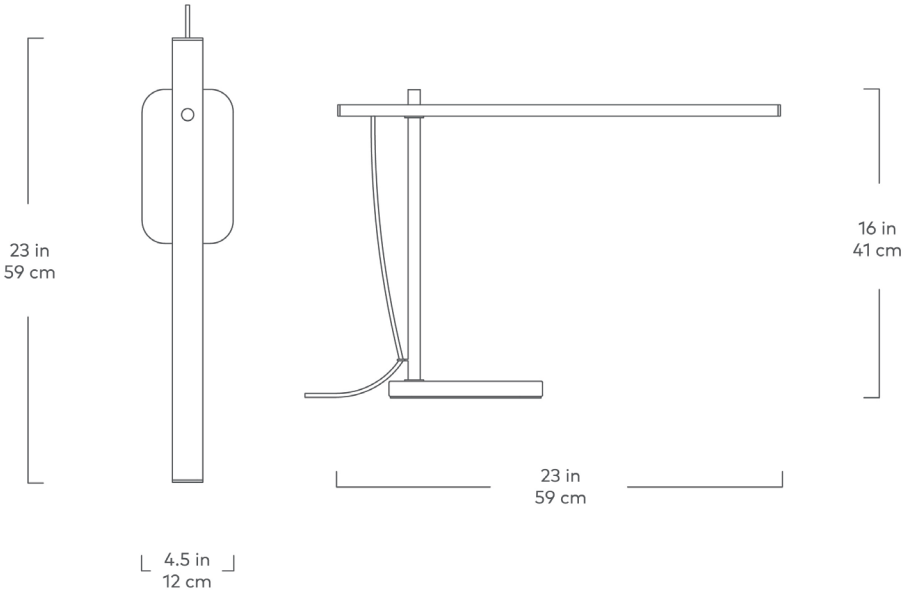

Lewis Task Lamp

Black

White

Echoing the Bauhaus movement, this slender table lamp couples minimalist modern design with easy functionality. Clean lines juxtapose statement-making details like a vintage-inspired, red-braided electrical cord and natural marble base. Whether it's used as a desk light or bedside table companion, a dimmer switch lets you find just right level of brightness to focus efficiently on the task at hand.

Gus*

FOR PRODUCT INFORMATION, SWATCHES + ORDERING: HELLO@RYPEN.COM | 800.560.0554 | WWW.RYPEN.COM

Lewis Task Lamp

- Integrated LED bulb with a colour temperature of 3000K and a 30,000-hour lifespan.
- Bulb is a 120v AC LED 12W.
- Red fabric electrical cord with a dial dimmer switch allows for precise control of lamp brightness.
- Black lamp is paired with a black marble base.
- White lamp is paired with a white marble base.
- UL Listed.